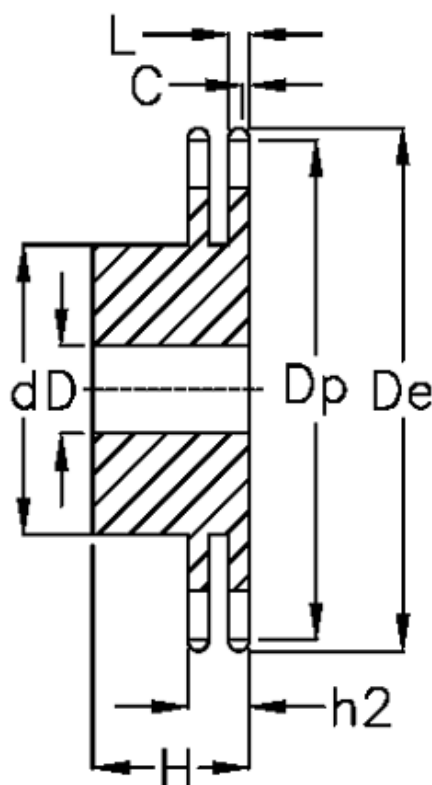

Article number: 616012009025

Description: Sprocket 20 B-2 Z=25 duplex
predrilled

Measures

C	= 3.5	h2	= 54.6
d	= 140	L	= 18.2
D	= 25±0,5	Number of teeth	= 25
De	= 268.5		
Dp	= 253.33		
For chain size	= 1 1/4" x 3/4"		
For chain type	= 20 B-2		
H	= 80		